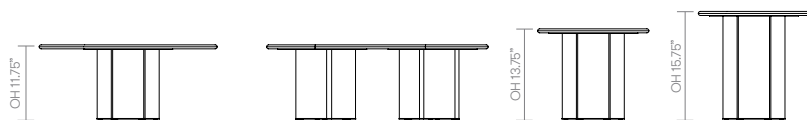

dimensions — OH - Overall Height OD - Overall Depth OW - Overall Width AH - Arm Height SH - Seat Height SW - Seat Width SD - Seat Depth