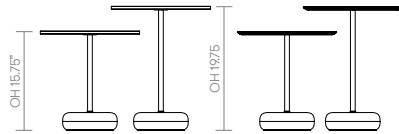

dimensions — OH - Overall Height OD - Overall Depth OW - Overall Width AH - Arm Height SH - Seat Height SW - Seat Width SD - Seat Depth