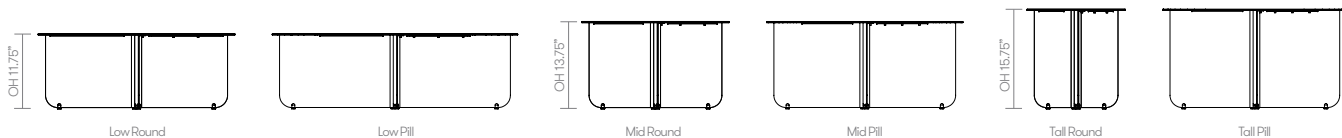

## standard & optional features

- Standard feature
- Not available

	<b>SFL30RD</b> Low Round 31.50" dia	<b>SFLP4020</b> Low Pill 39.25" x 19.75"	<b>SFM24RD</b> Medium Round 23.50" dia	<b>SFMP3016</b> Medium Pill 31.50" x 15.75"	<b>SFH16RD</b> Tall Round 15.75" dia	<b>SFHP2914</b> Tall Pill 29.50" x 13.75"
Weight	66.1 lbs	59.5 lbs	44 lbs	44 lbs	25.3 lbs	39.6 lbs
Folded steel frame and formed steel top finished in powder coat: Black, Ultramarine Blue, Ivory, Forest Green Textured, White, Blush	●	●	●	●	●	●
Color matched levelling feet	●	●	●	●	●	●

\* [Click here to see Metal Finishes](#)

	Price
<b>SFL30RD</b> • Low Round • 31.50" dia	1,865
<b>SFLP4020</b> • Low Pill • 39.25" x 19.75"	1,640
<b>SFM24RD</b> • Medium Round • 23.50" dia	1,330
<b>SFMP3016</b> • Medium Pill • 31.50" x 15.75"	1,290
<b>SFH16RD</b> • Tall Round • 15.75" dia	1,490
<b>SFHP2914</b> • Tall Pill • 29.50" x 13.75"	1,390

All prices listed in US \$

**dimensions** — OH - Overall Height OD - Overall Depth OW - Overall Width AH - Arm Height SH - Seat Height SW - Seat Width SD - Seat Depth