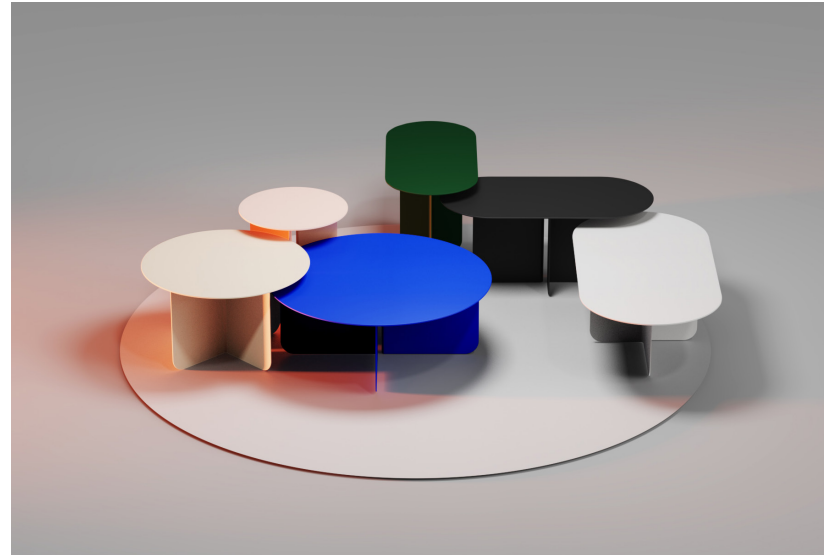

# Batan - Extruded Blend

Design - Allermuir

Two key elements are combined - a soft aluminum extrusion and a fully rounded solid top surface. Stone, timber and recycled aluminum compose the core materials of this low table collection.

## standard & optional features

- Standard feature
- Not available

	EBL27RD Low Round 27.50" dia	EBLP4020 Low Pill 39.25" x 19.75"	EBM20RD Mid Round 19.75" dia	EBH20RD Tall Round 19.75" dia
Weight	□	□	□	□
Aluminum extruded frame in powder coat finish: Mineral Forest, Ultramarine Blue, Black, White, Ceramic White, Soft Gold	●	●	●	●
0.75" thick White Marble Top	●	●	●	●
0.75" thick Green Marble Top	●	●	●	●
0.75" thick Terrazzo Top	●	●	●	●
0.75" thick Oak Top in lacquer	□	●	●	●
Optional features:				
0.75" thick Oak top in black or blue stain	-	+ \$40	+ \$40	+ \$40

# Batan - Soft Folds

Design - Allermuir

These elegant tables of pure geometry are constructed with cut and formed steel. Nesting geometry and soft shapes, this collection is designed to be a singular statement or a captivating collection of color ready for interior and exterior environments.